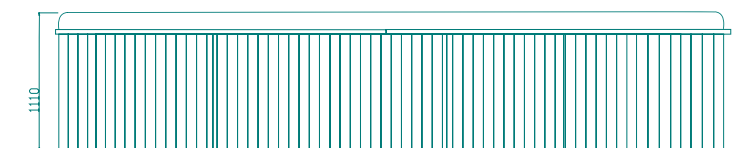

MODEL: WS-S07B
 SIZE: 7000x2200x1335mm

MODEL: WS-S07B
 SIZE: 7000x2200x1335mm

Spa color Standard: White	Option: With pearlescent/ gypsum /summer sapphire/ mystic emerald/ silver white marble
PS panel	Option:gray/Brown-red/coffee
Computer control system	1pc
Water pump	2.2kWx3
Filter pump	0.75kWx1
Heater	3kWx2
Colourful light	little LED:26pcs
Bottom light	3pcs
Filter	2pcs
Jets	5" stainless rotating jet:2pcs 5" power stainless jet:8pcs 2" stainless rotating jet:26pcs Small jet:12pcs
Waterfall	1pc
Air adjustor	3pcs
Ozone	1pc
Cubage(M ³)	11M ³
Total power	13.35kW

MODEL:WS-S06
SIZE:5890x2260x1110mm

MODEL:WS-S06
SIZE:5890x2260x1110mm

	General	Swimming pool	Hot tub
Spa color	Standard: white Option:summer sapphire/mystic emerald /silver white marble/gypsum/withe pearlescent /oceanwave		
Wooden panel	Standard: red Option: Natural wood/black/ Wood kind: white pine/ash		
PS panel	Option:gray/coffee/brown-red		
Control system	2pcs	1pc	1pc
Water pump	2.2kW 1pc 1.5kW 2pcs 900W 1pc	2.2kW 1pc 1.5kW 1pc	1.5kW 1pc 0.9KW 1pc
Filter pump	750W 2pcs	0.75KW 1pc	0.75KW 1pc
Heater	3kW 2pcs	3kW 1pc	3kW 1pc
Air pump	700W 1pc		0.7KW 1pc
Speaker	4pcs	2pcs	2pcs
Colorful light	Little LED:18pcs , colourful light:5pcs	Little LED:18pcs , colourful light:3pcs	colourful light:2pcs
Diverter	2pcs		2pcs
Filter	2pcs	1pc	1pc
Jet	5" mult Jet:6pcs 5" rotating Jet:5pcs 3" rotating Jet:4pcs 3" Jet:4pcs Small Jet:40pcs Air bubble Jet:20pcs	5" mult Jet:6pcs 5" rotating Jet:1pc 3" rotating Jet:3pcs 3" Jet:4pcs Small Jet:9pcs	5" rotating Jet:4pc 3" rotating Jet:1pc Small Jet:3 1pcs Air bubble Jet:20pcs
Water column	4pcs	4pcs	
column switch	1pc	1pc	
Waterfall	1pc	1pc	
Pillow	4pcs	2pcs	2pcs
Seating Capacity	7Person	3Person	4Person
Cubage (m ³)	7m ³		
FM/CD	2pcs	1pc	1pc
Ozone	2pcs	1pc	1pc
Total power	13.55kw		