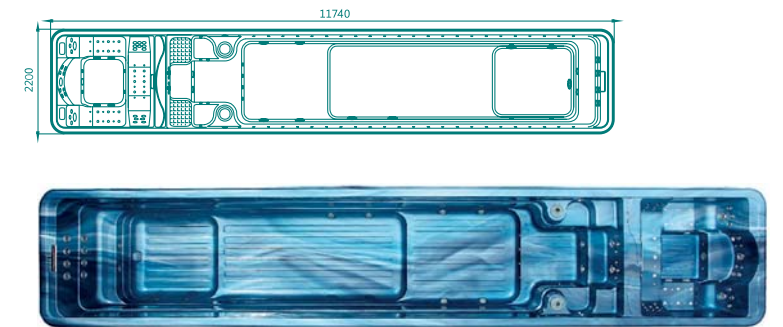

MODEL:WS-S12
 SIZE:11740x2200x1620mm

MODEL:WS-S12
 SIZE:11740x2200x1620mm

	general	swimming pool	hot tub
spa color	standard: white option: summer sapphire / mystic emerald / silver white marble / gypsum / white pearlescent / ocean wave		
wooden panel	standard: red option: natural wood / black; wood kind: white pine / ash		
PS panel	option: gray / coffee / brown-red		
Control system	2pcs	1pc	1pc
water pump	2.2kw 4pcs 1.5kw 1pc	2.2kw 3pcs	2.2kw 1pc 1.5kw 1pc
fitter pump	0.75kw 2pcs 0.37kw 1pc	0.75kw 1pc 0.37kw 1pc	0.75kw 1pc
Heater	3kw 3pcs	3kw 2pcs	3kw 1pc
air pump	0.7kw 1pc		0.7kw 1pc
Speaker	2pcs		2pcs
colorful light	little LED: 50pcs+colorful light: 7pcs	little LED: 50pcs+colorful light: 6pcs	colorful light: 1pc
Jet	5" mult jet: 8pcs / 5"rotating jet: 5pcs / 2"rotating jet:22pcs / small jet: 54pcs / air bubble jet: 20pcs	5" mult jet: 8pcs/5"rotating jet: 2pcs/ small jet: 16pcs	5"rotating jet: 3pcs/2"rotating jet: 22 pcs/ small jet:38pcs/air bubble jet: :20pcs
Waterfall	1pc	1pc	
seating capacity	9 persons	4 persons	5 persons
cubage (m ³) 容水量(m ³)	18m ³		
Ozone	2pcs	1pc	1pc
Total power	22kw		