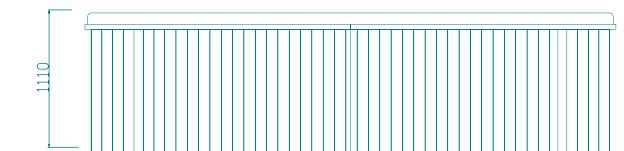

MODEL : WS-S04
SIZE : 4160x2240x1110mm

Spa color	Standard:white	Extra: summer sapphire/mystic emerald /silver white marble/gypsum/with pearlescent /oceanwave
Wooden panel	Standard: red	Option: Natural wood/black/ Wood kind: white pine/ash
PS panel	Option:gray/coffee/brown-red	
Control system	1 pc	
Water pump	1.5kW 3pcs	
Filter pump	750W 1pc	
Heater	3kW	
Colorful light	little LED: 18pcs ,colourful light:3pcs	
Speaker	2pcs	
Fliter	1pc	
Jet	5" multi Jet:6pcs 5" rotating Jet:1pc 3" rotating Jet:2pcs small Jet:17pcs	
Water column	4pcs	
Water column switch	1pc	
Waterfall	1pc	
Pillow	2pcs	
People	3pcs	
Cubage (m³)	6m³	
FM/CD	1pc	
Ozone	1pc	
Total power	8.3kW