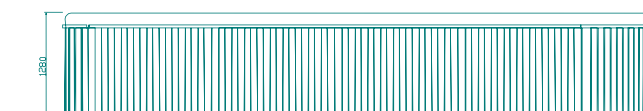

General	Swimming pool	Hot tub
Spa color	Standard: white Option: mystic emerald /silver white marble/gypsum /with pearlescent /oceanwave		
Wooden panel	Standard: red Option: Natural wood/black/ Wood kind: white pine/ash		
PS panel	Option:Gray/Coffee/Brown-red		
Control system	2pcs	1pc	1pc
Water pump	1.5kW 3pcs 2.2kW 2pcs	1.5kW 1pc 2.2kW 2pcs	1.5kW 2pcs
Fiter pump	750W 2pcs	0.75 kW 1pc	0.75 kW 1pc
Heater	3kW 2pcs	3kW 1pc	3kW 1pc
Air pump	0.7 kW 1pc		0.7 kW 1pc
Speaker	2pcs		2pcs
Colorful light	Little LED:26pcs+colourful light:4pcs	Little LED:26pcs+colourful light:3pcs	colourful light:1pc
Diverter	2pcs		2pcs
Filter	2pcs	1pc	1pc
Jet	5" mult Jet:6pcs 5" rotating Jet:6pcs 3" rotating Jet:6pcs 3" single hole Jet:12pcs Small Jet:40pcs Air bubble Jet:20pcs	5" mult Jet:6pcs 5" rotating Jet:2pc 3" rotating Jet:6pcs 3" single hole Jet:12pcs Small Jet:6pcs	5" rotating Jet:4pc Small Jet:34pcs Air bubble Jet:20pcs
Water column	8pcs	8pcs	
Water column switch	2pcs	2pcs	
Pillow	7pcs	2pcs	5pcs
Cubage (m³)	12m³		
FM/CD	1pc	1pc	1pc
Ozone	2pcs	1pc	1pc
Total power	17.1kW