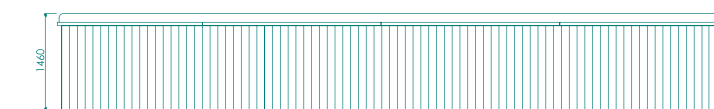

MODEL: WS-S10
SIZE: 10000x2240x1420mm

MODEL: WS-S10
SIZE: 10000x2240x1420mm

	General		Swimming pool		Hot tub	
Spa color	Standard:white	Option: mystic emerald /silver white marble/gypsum /withe pearlescent /oceanwave				
Wood pane	Standard:red	Option: natural wood/black/	Wood kind: white pine/ash			
PS panel	Option:gray/coffee/brown-red					
Control system	2pcs		1pc		1pc	
Water pump	2.2KW×4	1.5KW×2	2.2KW×3	1.5KW×1	2.2KW×1	1.5KW×1
	0.75KW×2	0.37KW×1	0.75KW×1	0.37KW×1	0.75KW×1	
Heater	3KW×2		1pc		1pc	
Fiter pump	0.7KW×1				1pc	
Colourful light	5pcs		4pcs		1pc	
Little LED	58pcs		58pcs			
Ozone	2pcs		1pc		1pc	
sand filter	1pc		1pc			
Filter	3pcs		2pc		1pc	
Jet	U Shape Jet: 2pcs 5" power Jet: 4pcs 5" rotating Jet: 4pcs 3" rotating Jet: 11pcs Small Jet: 75pcs Air bubble jet: 20pcs		U Shape Jet: 2pcs 5" power Jet: 4pcs 3" rotating Jet: 5 pcs Small Jet: 29pcs		5" rotating Jet: 4pcs 3" rotating Jet: 6 pcs Small Jet: 46 pcs Air bubble jet: 20 pcs	
Waterfall	1pc		1pc			
Pillow	6 pcs		4pcs		2pcs	
Cubage(m ³)	15m ³					
Total power	20.37KW					

MODEL: WS-S08B
 SIZE: 7840x2240x1460mm

MODEL: WS-S08B
 SIZE: 7840x2240x1460mm

Spa color	Standard: white	Option: mystic emerald /silver white marble/gypsum /with the pearlescent /oceanwave
Wood pane	Standard: red	Option: natural wood/black/ Wood kind: white pine/ash
PS panel	Option:gray/coffee/brown-red	
Control system	2pcs	
Water pump	2.2 kW X 2	1.5 kW X 2 0.37 kW X 2
Heater	3 kW X 2	
Fiter pump	0.7 kW x 1	
Colourful light	6 pcs	
Little LED	42 pcs	
Ozone	2 pcs	
Air adjustor	3 pcs	
sand filter (EXTRA)	1 pc	
Filter	2 pcs	
Jet	5" power Jet: 8 pcs 5" rotating Jet: 2 pcs 3" rotating Jet: 4 pcs Small Jet: 56 pcs Air bubble jet: 28 pcs	
Waterfall	1 pc	
Pillow	2 pcs	
Cubage(m ³)	9 m ³	
Total power	11.84 kW	