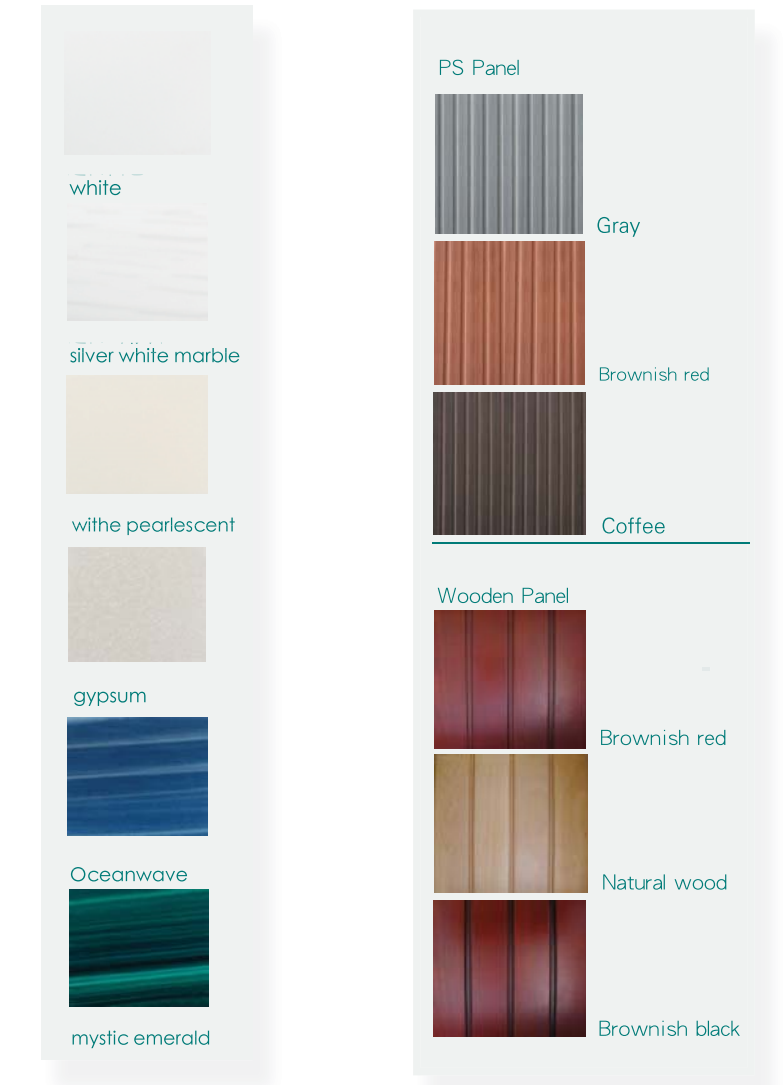

MODEL:WS-S12
SIZE:11740x2200x1620mm

	general	swimming pool	hot tub
spa color	standard: white option: summer sapphire / mystic emerald / silver white marble / gypsum / white pearlescent / ocean wave		
wooden panel	standard: red option: natural wood / black; wood kind: white pine / ash		
PS panel	option: gray / coffee / brown-red		
Control system	2pcs	1pc	1pc
water pump	2.2kw 4pcs 1.5kw 1pc	2.2kw 3pcs	2.2kw 1pc 1.5kw 1pc
fitter pump	0.75kw 2pcs 0.37kw 1pc	0.75kw 1pc 0.37kw 1pc	0.75kw 1pc
Heater	3kw 3pcs	3kw 2pcs	3kw 1pc
air pump	0.7kw 1pc		0.7kw 1pc
Speaker	2pcs		2pcs
colorful light	little LED: 50pcs+colorful light: 7pcs	little LED: 50pcs+colorful light: 6pcs	colorful light: 1pc
Jet	5" mult jet: 8pcs / 5"rotating jet: 5pcs / 2"rotating jet:22pcs / small jet: 54pcs / air bubble jet: 20pcs	5" mult jet: 8pcs/5"rotating jet: 2pcs/ small jet: 16pcs	5"rotating jet: 3pcs/2"rotating jet: 22 pcs/ small jet:38pcs/air bubble jet: :20pcs
Waterfall	1pc	1pc	
seating capacity	9 persons	4 persons	5 persons
cubage (m³) 容水量(m³)	18m³		
Ozone	2pcs	1pc	1pc
Total power	22kw