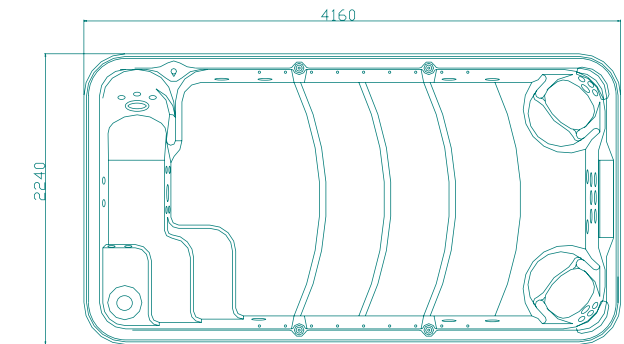

MODEL : WS-S04
SIZE : 4160x2240x1110mm

Spa color	Standard:white	Extra: summer sapphire/mystic emerald /silver white marble/gypsum/with pearlescent /oceanwave
Wooden panel	Standard: red	Option: Natural wood/black/ Wood kind: white pine/ash
PS panel	Option:gray/coffee/brown-red	
Control system	1 pc	
Water pump	1.5kW 3pcs	
Filter pump	750W 1pc	
Heater	3kW	
Colorful light	little LED: 18pcs ,colourful light:3pcs	
Speaker	2pcs	
Fliter	1pc	
Jet	5" multi Jet:6pcs 5" rotating Jet:1pc 3" rotating Jet:2pcs small Jet:17pcs	
Water column	4pcs	
Water column switch	1pc	
Waterfall	1pc	
Pillow	2pcs	
People	3pcs	
Cubage (m³)	6m³	
FM/CD	1pc	
Ozone	1pc	
Total power	8.3kW