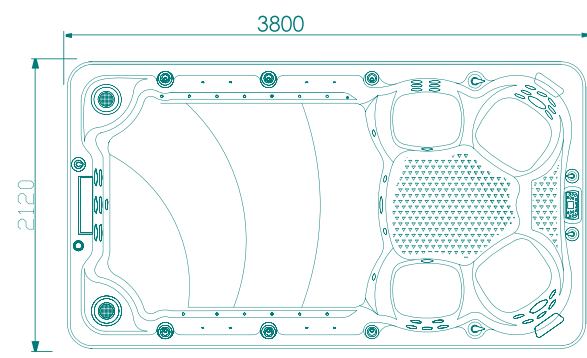

MODEL: WS-S04
 SIZE: 4160x2240x1110mm

MODEL : WS-S04
 SIZE : 4160x2240x1110mm

Spa color	Standard:white	Extra: summer sapphire/mystic emerald /silver white marble/gypsum/with pearlescent /oceanwave
Wooden panel	Standard: red	Option: Natural wood/black/ Wood kind: white pine/ash
PS panel	Option:gray/coffee/brown-red	
Control system	1 pc	
Water pump	1.5kW 3pcs	
Filter pump	750W 1pc	
Heater	3kW	
Colorful light	little LED: 18pcs ,colourful light:3pcs	
Speaker	2pcs	
Fliter	1pc	
Jet	5" multi Jet:6pcs 5" rotating Jet:1pc 3" rotating Jet:2pcs small Jet:17pcs	
Water column	4pcs	
Water column switch	1pc	
Waterfall	1pc	
Pillow	2pcs	
People	3pcs	
Cubage (m³)	6m³	
FM/CD	1pc	
Ozone	1pc	
Total power	8.3kW	

MODEL:WS-S38
 SIZE:3800x2120x1110mm

MODEL:WS-S38
 SIZE:3800x2120x1110mm

Spa color	Standard: white	Option: summer sapphire/mystic emerald /silver white marble/gypsum/with the pearlescent /oceanwave
Wooden panel	Standard: red	Option: Natural wood/black/ Wood kind: white pine/ash
PS panel	Option:gray/coffee/brown-red	
Control system	1pc	
Water pump	2.2 KW X 3	
Fiter pump	0.75 KW	
Heater	3KW X 2	
Air pump	0.7KW	
Colorful light	Little LED : 12pcs+colourful light:4pcs	
Diverter	2pcs	
Filter	2pc	
Jet	5" rotating Jet:2pcs 5" mult Jet:6pcs 3" rotating Jet:7pcs 2" rotating Jet:16pcs 3/4" Small Jet:4pcs Air bubble Jet: 16pcs	
Water column	6pcs	
Waterfall	1pc	
Pillow	2pcs	
Ozone	1pc	
Cubage(m ³)	10m ³	
FM/CD	1pc	
Total power	14.05KW	