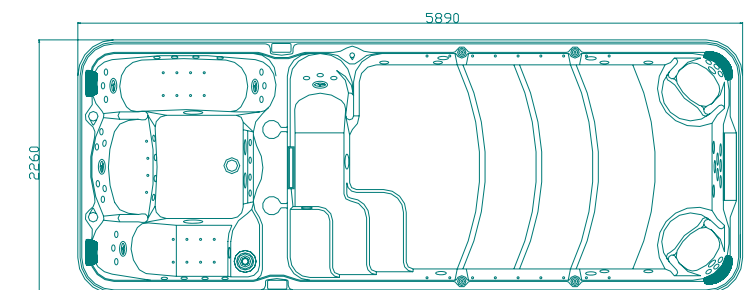

MODEL: WS-S07B
 SIZE: 7000x2200x1335mm

MODEL: WS-S07B
 SIZE: 7000x2200x1335mm

Spa color Standard: White	Option: With pearlescent/ gypsum /summer sapphire/ mystic emerald/ silver white marble
PS panel	Option:gray/Brown-red/coffee
Computer control system	1pc
Water pump	2.2kWx3
Filter pump	0.75kWx1
Heater	3kWx2
Colourful light	little LED:26pcs
Bottom light	3pcs
Filter	2pcs
Jets	5" stainless rotating jet:2pcs 5" power stainless jet:8pcs 2" stainless rotating jet:26pcs Small jet:12pcs
Waterfall	1pc
Air adjustor	3pcs
Ozone	1pc
Cubage(M ³)	11M ³
Total power	13.35kW

MODEL:WS-S06
SIZE:5890x2260x1110mm

MODEL:WS-S06
SIZE:5890x2260x1110mm

	General	Swimming pool	Hot tub
Spa color	Standard: white Option:summer sapphire/mystic emerald /silver white marble/gypsum/withe pearlescent /oceanwave		
Wooden panel	Standard: red Option: Natural wood/black/ Wood kind: white pine/ash		
PS panel	Option:gray/coffee/brown-red		
Control system	2pcs	1pc	1pc
Water pump	2.2kW 1pc 1.5kW 2pcs 900W 1pc	2.2kW 1pc 1.5kW 1pc	1.5kW 1pc 0.9KW 1pc
Filter pump	750W 2pcs	0.75KW 1pc	0.75KW 1pc
Heater	3kW 2pcs	3kW 1pc	3kW 1pc
Air pump	700W 1pc		0.7KW 1pc
Speaker	4pcs	2pcs	2pcs
Colorful light	Little LED:18pcs , colourful light:5pcs	Little LED:18pcs , colourful light:3pcs	colourful light:2pcs
Diverter	2pcs		2pcs
Filter	2pcs	1pc	1pc
Jet	5" mult Jet:6pcs 5" rotating Jet:5pcs 3" rotating Jet:4pcs 3" Jet:4pcs Small Jet:40pcs Air bubble Jet:20pcs	5" mult Jet:6pcs 5" rotating Jet:1pc 3" rotating Jet:3pcs 3" Jet:4pcs Small Jet:9pcs	5" rotating Jet:4pc 3" rotating Jet:1pc Small Jet:3 1pcs Air bubble Jet:20pcs
Water column	4pcs	4pcs	
column switch	1pc	1pc	
Waterfall	1pc	1pc	
Pillow	4pcs	2pcs	2pcs
Seating Capacity	7Person	3Person	4Person
Cubage (m ³)	7m ³		
FM/CD	2pcs	1pc	1pc
Ozone	2pcs	1pc	1pc
Total power	13.55kw		