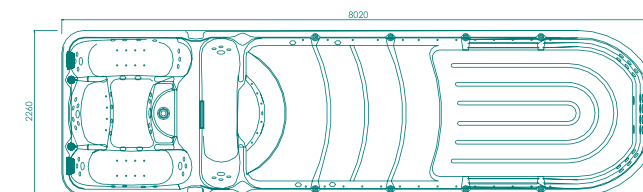

MODEL: WS-S08B
 SIZE: 7840x2240x1460mm

MODEL: WS-S08B
 SIZE: 7840x2240x1460mm

Spa color	Standard: white	Option: mystic emerald /silver white marble/gypsum /with the pearlescent /oceanwave
Wood pane	Standard: red	Option: natural wood/black/ Wood kind: white pine/ash
PS panel	Option:gray/coffee/brown-red	
Control system	2pcs	
Water pump	2.2 kW X 2	1.5 kW X 2 0.37 kW X 2
Heater	3 kW X 2	
Fiter pump	0.7 kW x 1	
Colourful light	6 pcs	
Little LED	42 pcs	
Ozone	2 pcs	
Air adjustor	3 pcs	
sand filter (EXTRA)	1 pc	
Filter	2 pcs	
Jet	5" power Jet: 8 pcs 5" rotating Jet: 2 pcs 3" rotating Jet: 4 pcs Small Jet: 56 pcs Air bubble jet: 28 pcs	
Waterfall	1 pc	
Pillow	2 pcs	
Cubage(m ³)	9 m ³	
Total power	11.84 kW	

MODEL : WS-S08M
 SIZE : 8020x2260x1280mm

MODEL : WS-S08M
 SIZE : 8020x2260x1280mm

	General	Swimming pool	Hot tub
Spa color	Standard: white Option: mystic emerald /silver white marble/gypsum /with pearlescent /oceanwave		
Wooden panel	Standard: red Option: Natural wood/black/ Wood kind: white pine/ash		
PS panel	Option:Gray/Coffee/Brown-red		
Control system	2pcs	1pc	1pc
Water pump	1.5kW 3pcs 2.2kW 2pcs	1.5kW 1pc 2.2kW 2pcs	1.5kW 2pcs
Fiter pump	750W 2pcs	0.75 kW 1pc	0.75 kW 1pc
Heater	3kW 2pcs	3kW 1pc	3kW 1pc
Air pump	0.7 kW 1pc		0.7 kW 1pc
Speaker	2pcs		2pcs
Colorful light	Little LED:26pcs+colourful light:4pcs	Little LED:26pcs+colourful light:3pcs	colourful light:1pc
Diverter	2pcs		2pcs
Filter	2pcs	1pc	1pc
Jet	5" mult Jet:6pcs 5" rotating Jet:6pcs 3" rotating Jet:6pcs 3" single hole Jet:12pcs Small Jet:40pcs Air bubble Jet:20pcs	5" mult Jet:6pcs 5" rotating Jet:2pc 3" rotating Jet:6pcs 3" single hole Jet:12pcs Small Jet:6pcs	5" rotating Jet:4pc Small Jet:34pcs Air bubble Jet:20pcs
Water column	8pcs	8pcs	
Water column switch	2pcs	2pcs	
Pillow	7pcs	2pcs	5pcs
Cubage (m ³)	12m ³		
FM/CD	1pc	1pc	1pc
Ozone	2pcs	1pc	1pc
Total power	17.1kW		