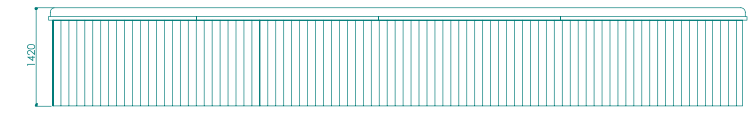

MODEL: WS-S10
SIZE: 10000x2240x1420mm