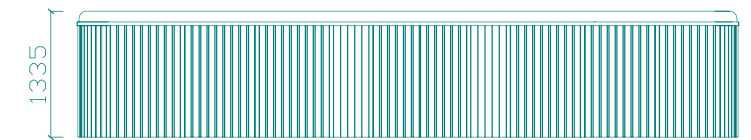

MODEL : WS-S08M
 SIZE : 8020x2260x1280mm

MODEL : WS-S08M
 SIZE : 8020x2260x1280mm

	General	Swimming pool	Hot tub
Spa color	Standard: white Option: mystic emerald /silver white marble/gypsum /with pearlescent /oceanwave		
Wooden panel	Standard: red Option: Natural wood/black/ Wood kind: white pine/ash		
PS panel	Option:Gray/Coffee/Brown-red		
Control system	2pcs	1pc	1pc
Water pump	1.5kW 3pcs 2.2kW 2pcs	1.5kW 1pc 2.2kW 2pcs	1.5kW 2pcs
Fiter pump	750W 2pcs	0.75 kW 1pc	0.75 kW 1pc
Heater	3kW 2pcs	3kW 1pc	3kW 1pc
Air pump	0.7 kW 1pc		0.7 kW 1pc
Speaker	2pcs		2pcs
Colorful light	Little LED:26pcs+colourful light:4pcs	Little LED:26pcs+colourful light:3pcs	colourful light:1pc
Diverter	2pcs		2pcs
Filter	2pcs	1pc	1pc
Jet	5" mult Jet:6pcs 5" rotating Jet:6pcs 3" rotating Jet:6pcs 3" single hole Jet:12pcs Small Jet:40pcs Air bubble Jet:20pcs	5" mult Jet:6pcs 5" rotating Jet:2pc 3" rotating Jet:6pcs 3" single hole Jet:12pcs Small Jet:6pcs	5" rotating Jet:4pc Small Jet:34pcs Air bubble Jet:20pcs
Water column	8pcs	8pcs	
Water column switch	2pcs	2pcs	
Pillow	7pcs	2pcs	5pcs
Cubage (m ³)	12m ³		
FM/CD	1pc	1pc	1pc
Ozone	2pcs	1pc	1pc
Total power	17.1kW		

MODEL: WS-S07B
 SIZE: 7000x2200x1335mm

MODEL: WS-S07B
 SIZE: 7000x2200x1335mm

Spa color Standard: White	Option: With pearlescent/ gypsum /summer sapphire/ mystic emerald/ silver white marble
PS panel	Option:gray/Brown-red/coffee
Computer control system	1pc
Water pump	2.2kWx3
Filter pump	0.75kWx1
Heater	3kWx2
Colourful light	little LED:26pcs
Bottom light	3pcs
Filter	2pcs
Jets	5" stainless rotating jet:2pcs 5" power stainless jet:8pcs 2" stainless rotating jet:26pcs Small jet:12pcs
Waterfall	1pc
Air adjustor	3pcs
Ozone	1pc
Cubage(M ³)	11M ³
Total power	13.35kW