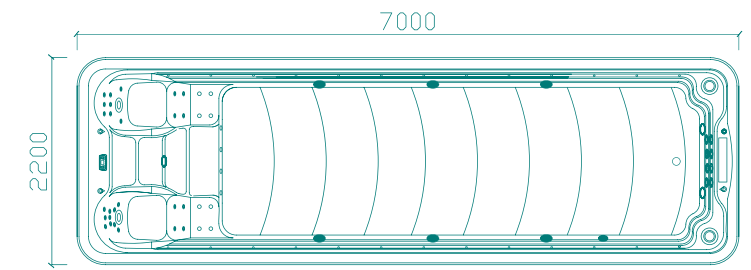

MODEL : WS-S08M
 SIZE : 8020x2260x1280mm

MODEL : WS-S08M
 SIZE : 8020x2260x1280mm

	General	Swimming pool	Hot tub
Spa color	Standard: white Option: mystic emerald /silver white marble/gypsum /with pearlescent /oceanwave		
Wooden panel	Standard: red Option: Natural wood/black/ Wood kind: white pine/ash		
PS panel	Option:Gray/Coffee/Brown-red		
Control system	2pcs	1pc	1pc
Water pump	1.5kW 3pcs 2.2kW 2pcs	1.5kW 1pc 2.2kW 2pcs	1.5kW 2pcs
Fiter pump	750W 2pcs	0.75 kW 1pc	0.75 kW 1pc
Heater	3kW 2pcs	3kW 1pc	3kW 1pc
Air pump	0.7 kW 1pc		0.7 kW 1pc
Speaker	2pcs		2pcs
Colorful light	Little LED:26pcs+colourful light:4pcs	Little LED:26pcs+colourful light:3pcs	colourful light:1pc
Diverter	2pcs		2pcs
Filter	2pcs	1pc	1pc
Jet	5" mult Jet:6pcs 5" rotating Jet:6pcs 3" rotating Jet:6pcs 3" single hole Jet:12pcs Small Jet:40pcs Air bubble Jet:20pcs	5" mult Jet:6pcs 5" rotating Jet:2pc 3" rotating Jet:6pcs 3" single hole Jet:12pcs Small Jet:6pcs	5" rotating Jet:4pc Small Jet:34pcs Air bubble Jet:20pcs
Water column	8pcs	8pcs	
Water column switch	2pcs	2pcs	
Pillow	7pcs	2pcs	5pcs
Cubage (m ³)	12m ³		
FM/CD	1pc	1pc	1pc
Ozone	2pcs	1pc	1pc
Total power	17.1kW		

MODEL: WS-S07B
 SIZE: 7000x2200x1335mm

MODEL: WS-S07B
 SIZE: 7000x2200x1335mm

Spa color Standard: White	Option: With pearlescent/ gypsum /summer sapphire/ mystic emerald/ silver white marble
PS panel	Option:gray/Brown-red/coffee
Computer control system	1pc
Water pump	2.2kWx3
Filter pump	0.75kWx1
Heater	3kWx2
Colourful light	little LED:26pcs
Bottom light	3pcs
Filter	2pcs
Jets	5" stainless rotating jet:2pcs 5" power stainless jet:8pcs 2" stainless rotating jet:26pcs Small jet:12pcs
Waterfall	1pc
Air adjustor	3pcs
Ozone	1pc
Cubage(M ³)	11M ³
Total power	13.35kW