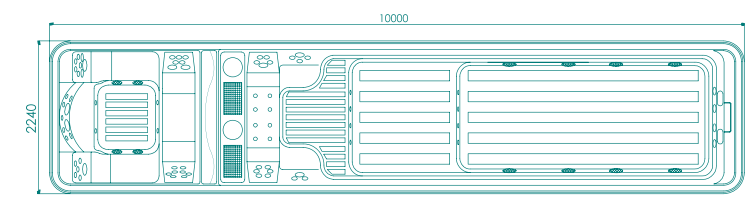

MODEL: WS-S10
SIZE: 10000x2240x1420mm