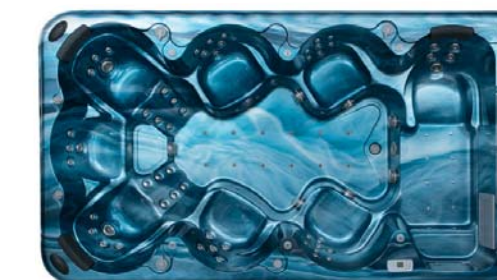

WS-S06B

MODEL : WS-S06B
 SIZE : 5840x2240x1250mm

MODEL : WS-S06B
 SIZE : 5840x2240x1250mm

Spa color	Standard: white	Option: summer sapphire/mystic emerald /silver white marble/gypsum/ white pearlescent /oceanwave
Wooden panel	Standard: red	Option: Natural wood/black/ Wood kind: white pine/ash
PS panel	Option:gray/coffee/brown-red	
Control system	1pc	
Water pump	2.2 kW X 3	
Fiter pump	0.75 kW	
Heater	3 kW X 2	
colourful light	Little LED:26pcs Colourful light:3pcs	
Filter	2pcs	
Jet	5" power Jet:8pcs 5" rotating Jet:2pcs Small Jet:38pcs	
Waterfall	1pc	
Pillow	2pcs	
Ozone	1pc	
Cubage(m ³)	10m ³	
Total power	13.35 kW	

MODEL: WS-S04X
 SIZE: 4030x2300x950mm

MODEL: WS-S04X
 SIZE: 4030x2300x950mm

Spa color	Standard: white	Option: summer sapphire/mystic emerald /silver white marble/gypsum/with the pearlescent /oceanwave
Wooden panel	Standard: red	Option: Natural wood/black/ Wood kind: white pine/ash
Ps panel	Option:gray/coffee/brown-red	
Control system	1pc	
Water pump	1.5kW 3pcs	
Fiter pump	0.37 kW 1pc	
Heater	3kW 1pc	
Air pump	0.7 kW 1pc/0.4 kW 1pc	
Coloful light	Colourful light:1pc	
Pop-up speaker	4pcs	
Filter	1pc	
Jet	5" multi big LED Jet:1pc 5" rotating Jet:3pcs 3" rotating Jet:15pcs 2" rotating Jet:26pcs Small Jet:20pcs Air bubble LED Jet:12pcs Air bubble Jet:8pcs	
Diverter	3pcs	
Pop-up waterfall with light	6pcs	
Pop-up waterfall switch	1pc	
Pillow	3pcs	
Seating capacity	8Person	
Cubage(m ³)	2.5m ³	
Pop-up TV 32" (Extra)	1pc	
DVD	1pc	
Ozone	1pc	
Total power	8.97kW	