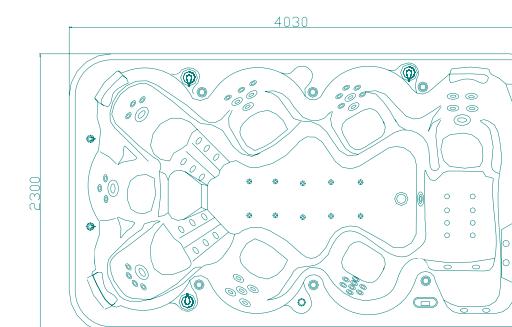

WS-S06B

MODEL : WS-S06B
 SIZE : 5840x2240x1250mm

MODEL : WS-S06B
 SIZE : 5840x2240x1250mm

Spa color	Standard: white	Option: summer sapphire/mystic emerald /silver white marble/gypsum/ white pearlescent /oceanwave
Wooden panel	Standard: red	Option: Natural wood/black/ Wood kind: white pine/ash
PS panel	Option:gray/coffee/brown-red	
Control system	1pc	
Water pump	2.2 kW X 3	
Fiter pump	0.75 kW	
Heater	3 kW X 2	
colourful light	Little LED:26pcs Colourful light:3pcs	
Filter	2pcs	
Jet	5" power Jet:8pcs 5" rotating Jet:2pcs Small Jet:38pcs	
Waterfall	1pc	
Pillow	2pcs	
Ozone	1pc	
Cubage(m ³)	10m ³	
Total power	13.35 kW	

MODEL: WS-S04X
 SIZE: 4030x2300x950mm

MODEL: WS-S04X
 SIZE: 4030x2300x950mm

Spa color	Standard: white	Option: summer sapphire/mystic emerald /silver white marble/gypsum/with the pearlescent /oceanwave
Wooden panel	Standard: red	Option: Natural wood/black/ Wood kind: white pine/ash
Ps panel	Option:gray/coffee/brown-red	
Control system	1pc	
Water pump	1.5kW 3pcs	
Fiter pump	0.37 kW 1pc	
Heater	3kW 1pc	
Air pump	0.7 kW 1pc/0.4 kW 1pc	
Coloful light	Colourful light:1pc	
Pop-up speaker	4pcs	
Filter	1pc	
Jet	5" multi big LED Jet:1pc 5" rotating Jet:3pcs 3" rotating Jet:15pcs 2" rotating Jet:26pcs Small Jet:20pcs Air bubble LED Jet:12pcs Air bubble Jet:8pcs	
Diverter	3pcs	
Pop-up waterfall with light	6pcs	
Pop-up waterfall switch	1pc	
Pillow	3pcs	
Seating capacity	8Person	
Cubage(m ³)	2.5m ³	
Pop-up TV 32" (Extra)	1pc	
DVD	1pc	
Ozone	1pc	
Total power	8.97kW	