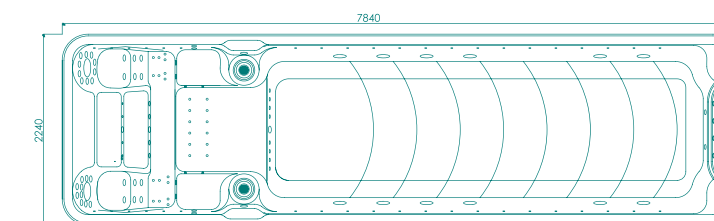

MODEL: WS-S10
SIZE: 10000x2240x1420mm

MODEL: WS-S10
SIZE: 10000x2240x1420mm

	General		Swimming pool		Hot tub	
Spa color	Standard:white	Option: mystic emerald /silver white marble/gypsum /withe pearlescent /oceanwave				
Wood pane	Standard:red	Option: natural wood/black/	Wood kind: white pine/ash			
PS panel	Option:gray/coffee/brown-red					
Control system	2pcs		1pc		1pc	
Water pump	2.2KW×4	1.5KW×2	2.2KW×3	1.5KW×1	2.2KW×1	1.5KW×1
	0.75KW×2	0.37KW×1	0.75KW×1	0.37KW×1	0.75KW×1	
Heater	3KW×2		1pc		1pc	
Fiter pump	0.7KW×1				1pc	
Colourful light	5pcs		4pcs		1pc	
Little LED	58pcs		58pcs			
Ozone	2pcs		1pc		1pc	
sand filter	1pc		1pc			
Filter	3pcs		2pc		1pc	
Jet	U Shape Jet: 2pcs 5" power Jet: 4pcs 5" rotating Jet: 4pcs 3" rotating Jet: 11pcs Small Jet: 75pcs Air bubble jet: 20pcs		U Shape Jet: 2pcs 5" power Jet: 4pcs 3" rotating Jet: 5 pcs Small Jet: 29pcs		5" rotating Jet: 4pcs 3" rotating Jet: 6 pcs Small Jet: 46 pcs Air bubble jet: 20 pcs	
Waterfall	1pc		1pc			
Pillow	6 pcs		4pcs		2pcs	
Cubage(m ³)	15m ³					
Total power	20.37KW					

MODEL: WS-S08B
 SIZE: 7840x2240x1460mm

MODEL: WS-S08B
 SIZE: 7840x2240x1460mm

Spa color	Standard: white	Option: mystic emerald /silver white marble/gypsum /with the pearlescent /oceanwave
Wood pane	Standard: red	Option: natural wood/black/ Wood kind: white pine/ash
PS panel	Option:gray/coffee/brown-red	
Control system	2pcs	
Water pump	2.2 kW X 2	1.5 kW X 2 0.37 kW X 2
Heater	3 kW X 2	
Fiter pump	0.7 kW x 1	
Colourful light	6 pcs	
Little LED	42 pcs	
Ozone	2 pcs	
Air adjustor	3 pcs	
sand filter (EXTRA)	1 pc	
Filter	2 pcs	
Jet	5" power Jet: 8 pcs 5" rotating Jet: 2 pcs 3" rotating Jet: 4 pcs Small Jet: 56 pcs Air bubble jet: 28 pcs	
Waterfall	1 pc	
Pillow	2 pcs	
Cubage(m ³)	9 m ³	
Total power	11.84 kW	