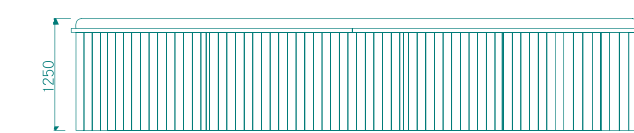

MODEL:WS-S06
SIZE:5890x2260x1110mm

MODEL:WS-S06
SIZE:5890x2260x1110mm

	General	Swimming pool	Hot tub
Spa color	Standard: white Option:summer sapphire/mystic emerald /silver white marble/gypsum/withe pearlescent /oceanwave		
Wooden panel	Standard: red Option: Natural wood/black/ Wood kind: white pine/ash		
PS panel	Option:gray/coffee/brown-red		
Control system	2pcs	1pc	1pc
Water pump	2.2kW 1pc 1.5kW 2pcs 900W 1pc	2.2kW 1pc 1.5kW 1pc	1.5kW 1pc 0.9KW 1pc
Filter pump	750W 2pcs	0.75KW 1pc	0.75KW 1pc
Heater	3kW 2pcs	3kW 1pc	3kW 1pc
Air pump	700W 1pc		0.7KW 1pc
Speaker	4pcs	2pcs	2pcs
Colorful light	Little LED:18pcs , colourful light:5pcs	Little LED:18pcs , colourful light:3pcs	colourful light:2pcs
Diverter	2pcs		2pcs
Filter	2pcs	1pc	1pc
Jet	5" mult Jet:6pcs 5" rotating Jet:5pcs 3" rotating Jet:4pcs 3" Jet:4pcs Small Jet:40pcs Air bubble Jet:20pcs	5" mult Jet:6pcs 5" rotating Jet:1pc 3" rotating Jet:3pcs 3" Jet:4pcs Small Jet:9pcs	5" rotating Jet:4pc 3" rotating Jet:1pc Small Jet:3 1pcs Air bubble Jet:20pcs
Water column	4pcs	4pcs	
column switch	1pc	1pc	
Waterfall	1pc	1pc	
Pillow	4pcs	2pcs	2pcs
Seating Capacity	7Person	3Person	4Person
Cubage (m ³)	7m ³		
FM/CD	2pcs	1pc	1pc
Ozone	2pcs	1pc	1pc
Total power	13.55kw		

WS-S06B

MODEL : WS-S06B
 SIZE : 5840x2240x1250mm

MODEL : WS-S06B
 SIZE : 5840x2240x1250mm

Spa color	Standard: white	Option: summer sapphire/mystic emerald /silver white marble/gypsum/ white pearlescent /oceanwave
Wooden panel	Standard: red	Option: Natural wood/black/ Wood kind: white pine/ash
PS panel	Option:gray/coffee/brown-red	
Control system	1pc	
Water pump	2.2 kW X 3	
Fiter pump	0.75 kW	
Heater	3 kW X 2	
colourful light	Little LED:26pcs Colourful light:3pcs	
Filter	2pcs	
Jet	5" power Jet:8pcs 5" rotating Jet:2pcs Small Jet:38pcs	
Waterfall	1pc	
Pillow	2pcs	
Ozone	1pc	
Cubage(m ³)	10m ³	
Total power	13.35 kW	