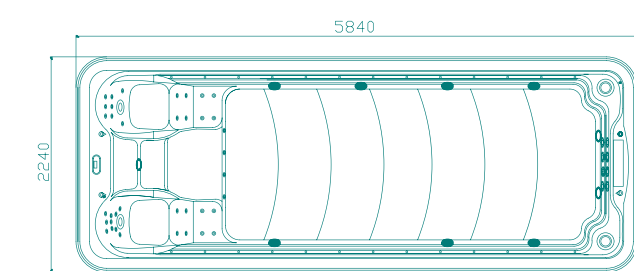

MODEL:WS-S06
SIZE:5890x2260x1110mm

MODEL:WS-S06
SIZE:5890x2260x1110mm

	General	Swimming pool	Hot tub
Spa color	Standard: white Option:summer sapphire/mystic emerald /silver white marble/gypsum/withe pearlescent /oceanwave		
Wooden panel	Standard: red Option: Natural wood/black/ Wood kind: white pine/ash		
PS panel	Option:gray/coffee/brown-red		
Control system	2pcs	1pc	1pc
Water pump	2.2kW 1pc 1.5kW 2pcs 900W 1pc	2.2kW 1pc 1.5kW 1pc	1.5kW 1pc 0.9KW 1pc
Filter pump	750W 2pcs	0.75KW 1pc	0.75KW 1pc
Heater	3kW 2pcs	3kW 1pc	3kW 1pc
Air pump	700W 1pc		0.7KW 1pc
Speaker	4pcs	2pcs	2pcs
Colorful light	Little LED:18pcs , colourful light:5pcs	Little LED:18pcs , colourful light:3pcs	colourful light:2pcs
Diverter	2pcs		2pcs
Filter	2pcs	1pc	1pc
Jet	5" mult Jet:6pcs 5" rotating Jet:5pcs 3" rotating Jet:4pcs 3" Jet:4pcs Small Jet:40pcs Air bubble Jet:20pcs	5" mult Jet:6pcs 5" rotating Jet:1pc 3" rotating Jet:3pcs 3" Jet:4pcs Small Jet:9pcs	5" rotating Jet:4pc 3" rotating Jet:1pc Small Jet:3 1pcs Air bubble Jet:20pcs
Water column	4pcs	4pcs	
column switch	1pc	1pc	
Waterfall	1pc	1pc	
Pillow	4pcs	2pcs	2pcs
Seating Capacity	7Person	3Person	4Person
Cubage (m ³)	7m ³		
FM/CD	2pcs	1pc	1pc
Ozone	2pcs	1pc	1pc
Total power	13.55kw		

WS-S06B

MODEL : WS-S06B
 SIZE : 5840x2240x1250mm

MODEL : WS-S06B
 SIZE : 5840x2240x1250mm

Spa color	Standard: white	Option: summer sapphire/mystic emerald /silver white marble/gypsum/ white pearlescent /oceanwave
Wooden panel	Standard: red	Option: Natural wood/black/ Wood kind: white pine/ash
PS panel	Option:gray/coffee/brown-red	
Control system	1pc	
Water pump	2.2 kW X 3	
Fiter pump	0.75 kW	
Heater	3 kW X 2	
colourful light	Little LED:26pcs Colourful light:3pcs	
Filter	2pcs	
Jet	5" power Jet:8pcs 5" rotating Jet:2pcs Small Jet:38pcs	
Waterfall	1pc	
Pillow	2pcs	
Ozone	1pc	
Cubage(m ³)	10m ³	
Total power	13.35 kW	